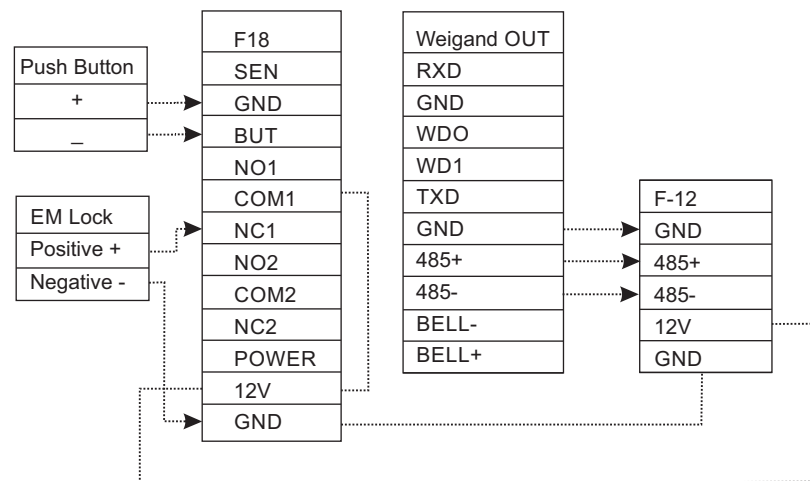

F18 Connection Diagram

F18 Master Device

F18 Slave Device

F18 with F-12 and EM Lock connection

F18 with KR 500 and EM Lock Connection