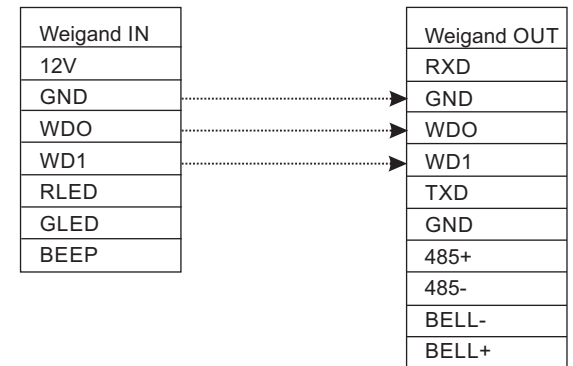

F18 Connection Diagram

F18 Master Device

F18 Slave Device

F18 with F-12 and EM Lock connection

F18 with KR 500 and EM Lock Connection