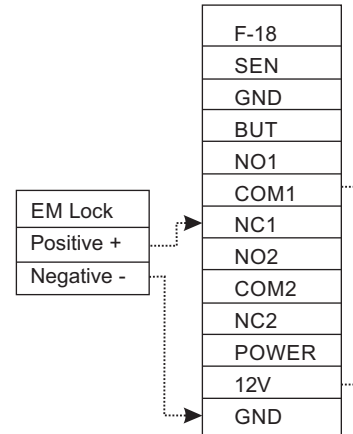

F18 Connection Diagram

F18 Master Device

F18 Slave Device

F18 with F-12 and EM Lock connection

F18 with KR 500 and EM Lock Connection