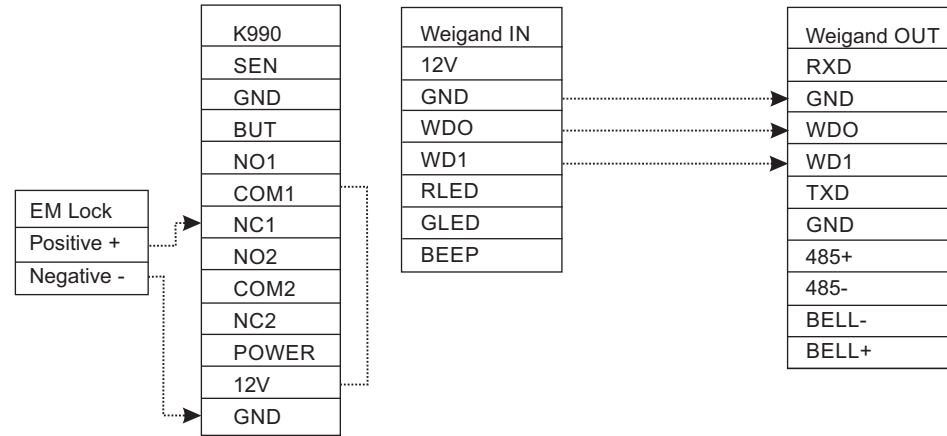

K990 Connection Diagram

K990 Master Device

K990 Slave Device

K990 with KR 500 and EM Lock Connection