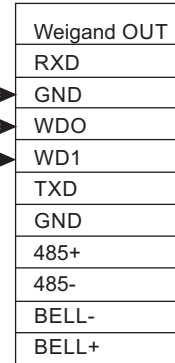

Multi-Bio 700 Connection Diagram

MultiBio-700 Master Device

Multibio-700 with KR 500 & EM Lock Connection