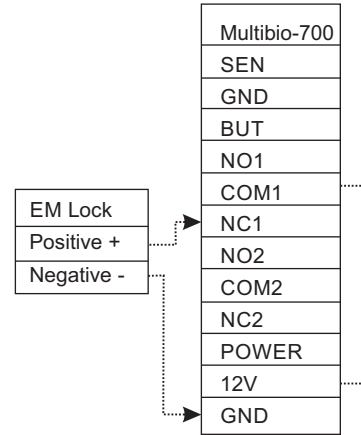

Multi-Bio 700 Connection Diagram

MultiBio-700 Master Device

Multibio-700 with KR 500 & EM Lock Connection