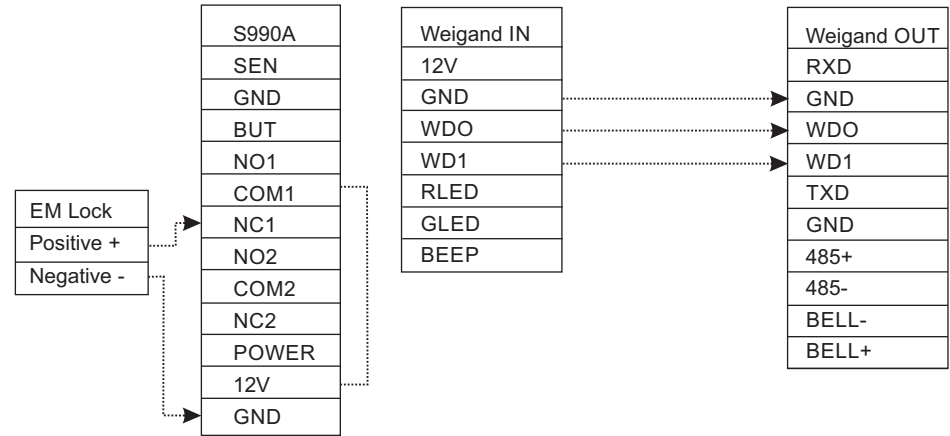

S990A Connection Diagram

S990A Master Device

S990A Slave Device

S990A with KR 500 and EM Lock Connection