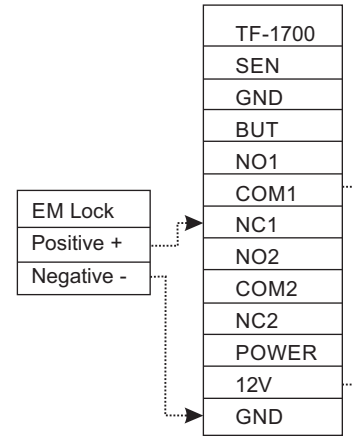

TF-1700 Connection Diagram

TF-1700 Master Device

TF-1700 Slave Device

TF-1700 with F-12 and EM Lock connection

TF-1700 with KR 500 and EM Lock Connection