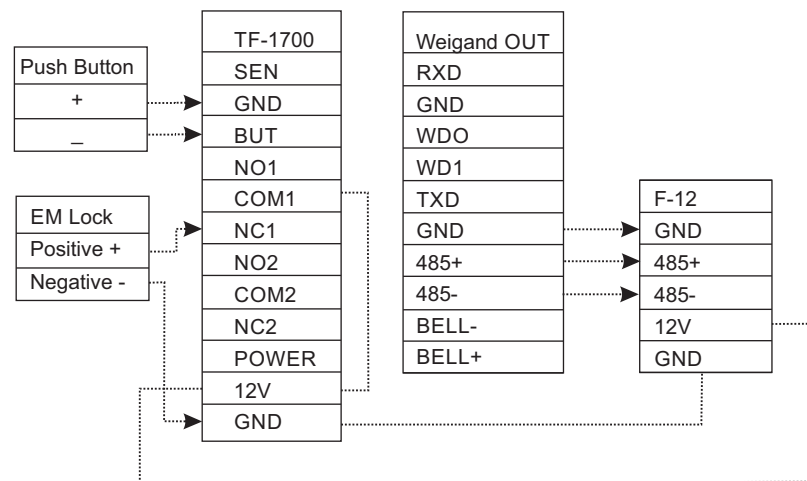

TF-1700 Connection Diagram

TF-1700 Master Device

TF-1700 Slave Device

TF-1700 with F-12 and EM Lock connection

TF-1700 with KR 500 and EM Lock Connection